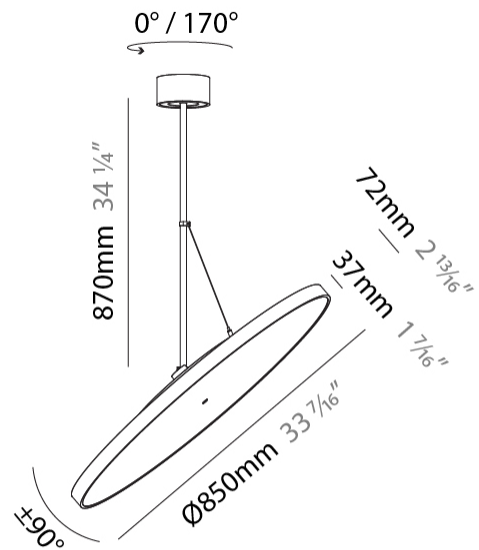

GENERAL

Series: Sign Diva Flex
Subseries: Sign Diva Flex
Partner: Prolicht
Division: Architectural
Installation: Suspension
Product Type: Pendant
Mounting Location: Ceiling
Light Distribution: Adjustable

PHYSICAL

Diameter (mm): 850
Diameter (in): 33 7/16
Height (mm): 870
Height (in): 34 1/4
Weight (kg): 9
Weight (lbs): 19.8
Diffuser: PMMA - Opal / Micro-Prism / Sparkling Secret / Vintage Industrial
Fixture Finish: SSR / BKV / CWI / CRY / HAB / UFT / ITA / RUA / FTG / MYG / LOD / PUS / FRO / FUP / KIA / POP / BLS / SPG / MEY / GOH / CHC / COM / ABZ / JAG / OBR / MOS / ROR
Fixture Material: PMMA / Extruded Aluminum / Steel

ELECTRICAL

Lamp Type: LED (Zhaga Standard)
Input Wattage (W): 96.8
Total Output Wattage (W): 76.8
Dimming: Tri-Mode (Non-Dimming and Phase Dimming (120Vac only) and 0-10V Dimming)
Driver Included: Yes
Driver Location: Integrated
Driver Type: Constant Current - Universal
Driver Class: Class 2
Input Voltage (V): 120 - 277
Constant Current (MA): 600

LED

Color Temperature (°K): 2700 / 3000 / 3500 / 4000
Max. Delivered Lumen (lm): 9094 / 9806 / 11385 / 11617
Nominal Lumen (lm): 10753 / 11596 / 13461 / 13736
CRI: >90 CRI
Lamp Life (hrs): 50000

OPTICAL

RATINGS AND CERTIFICATIONS

Certified By: Certified for North American Standards
IP rating: IP20